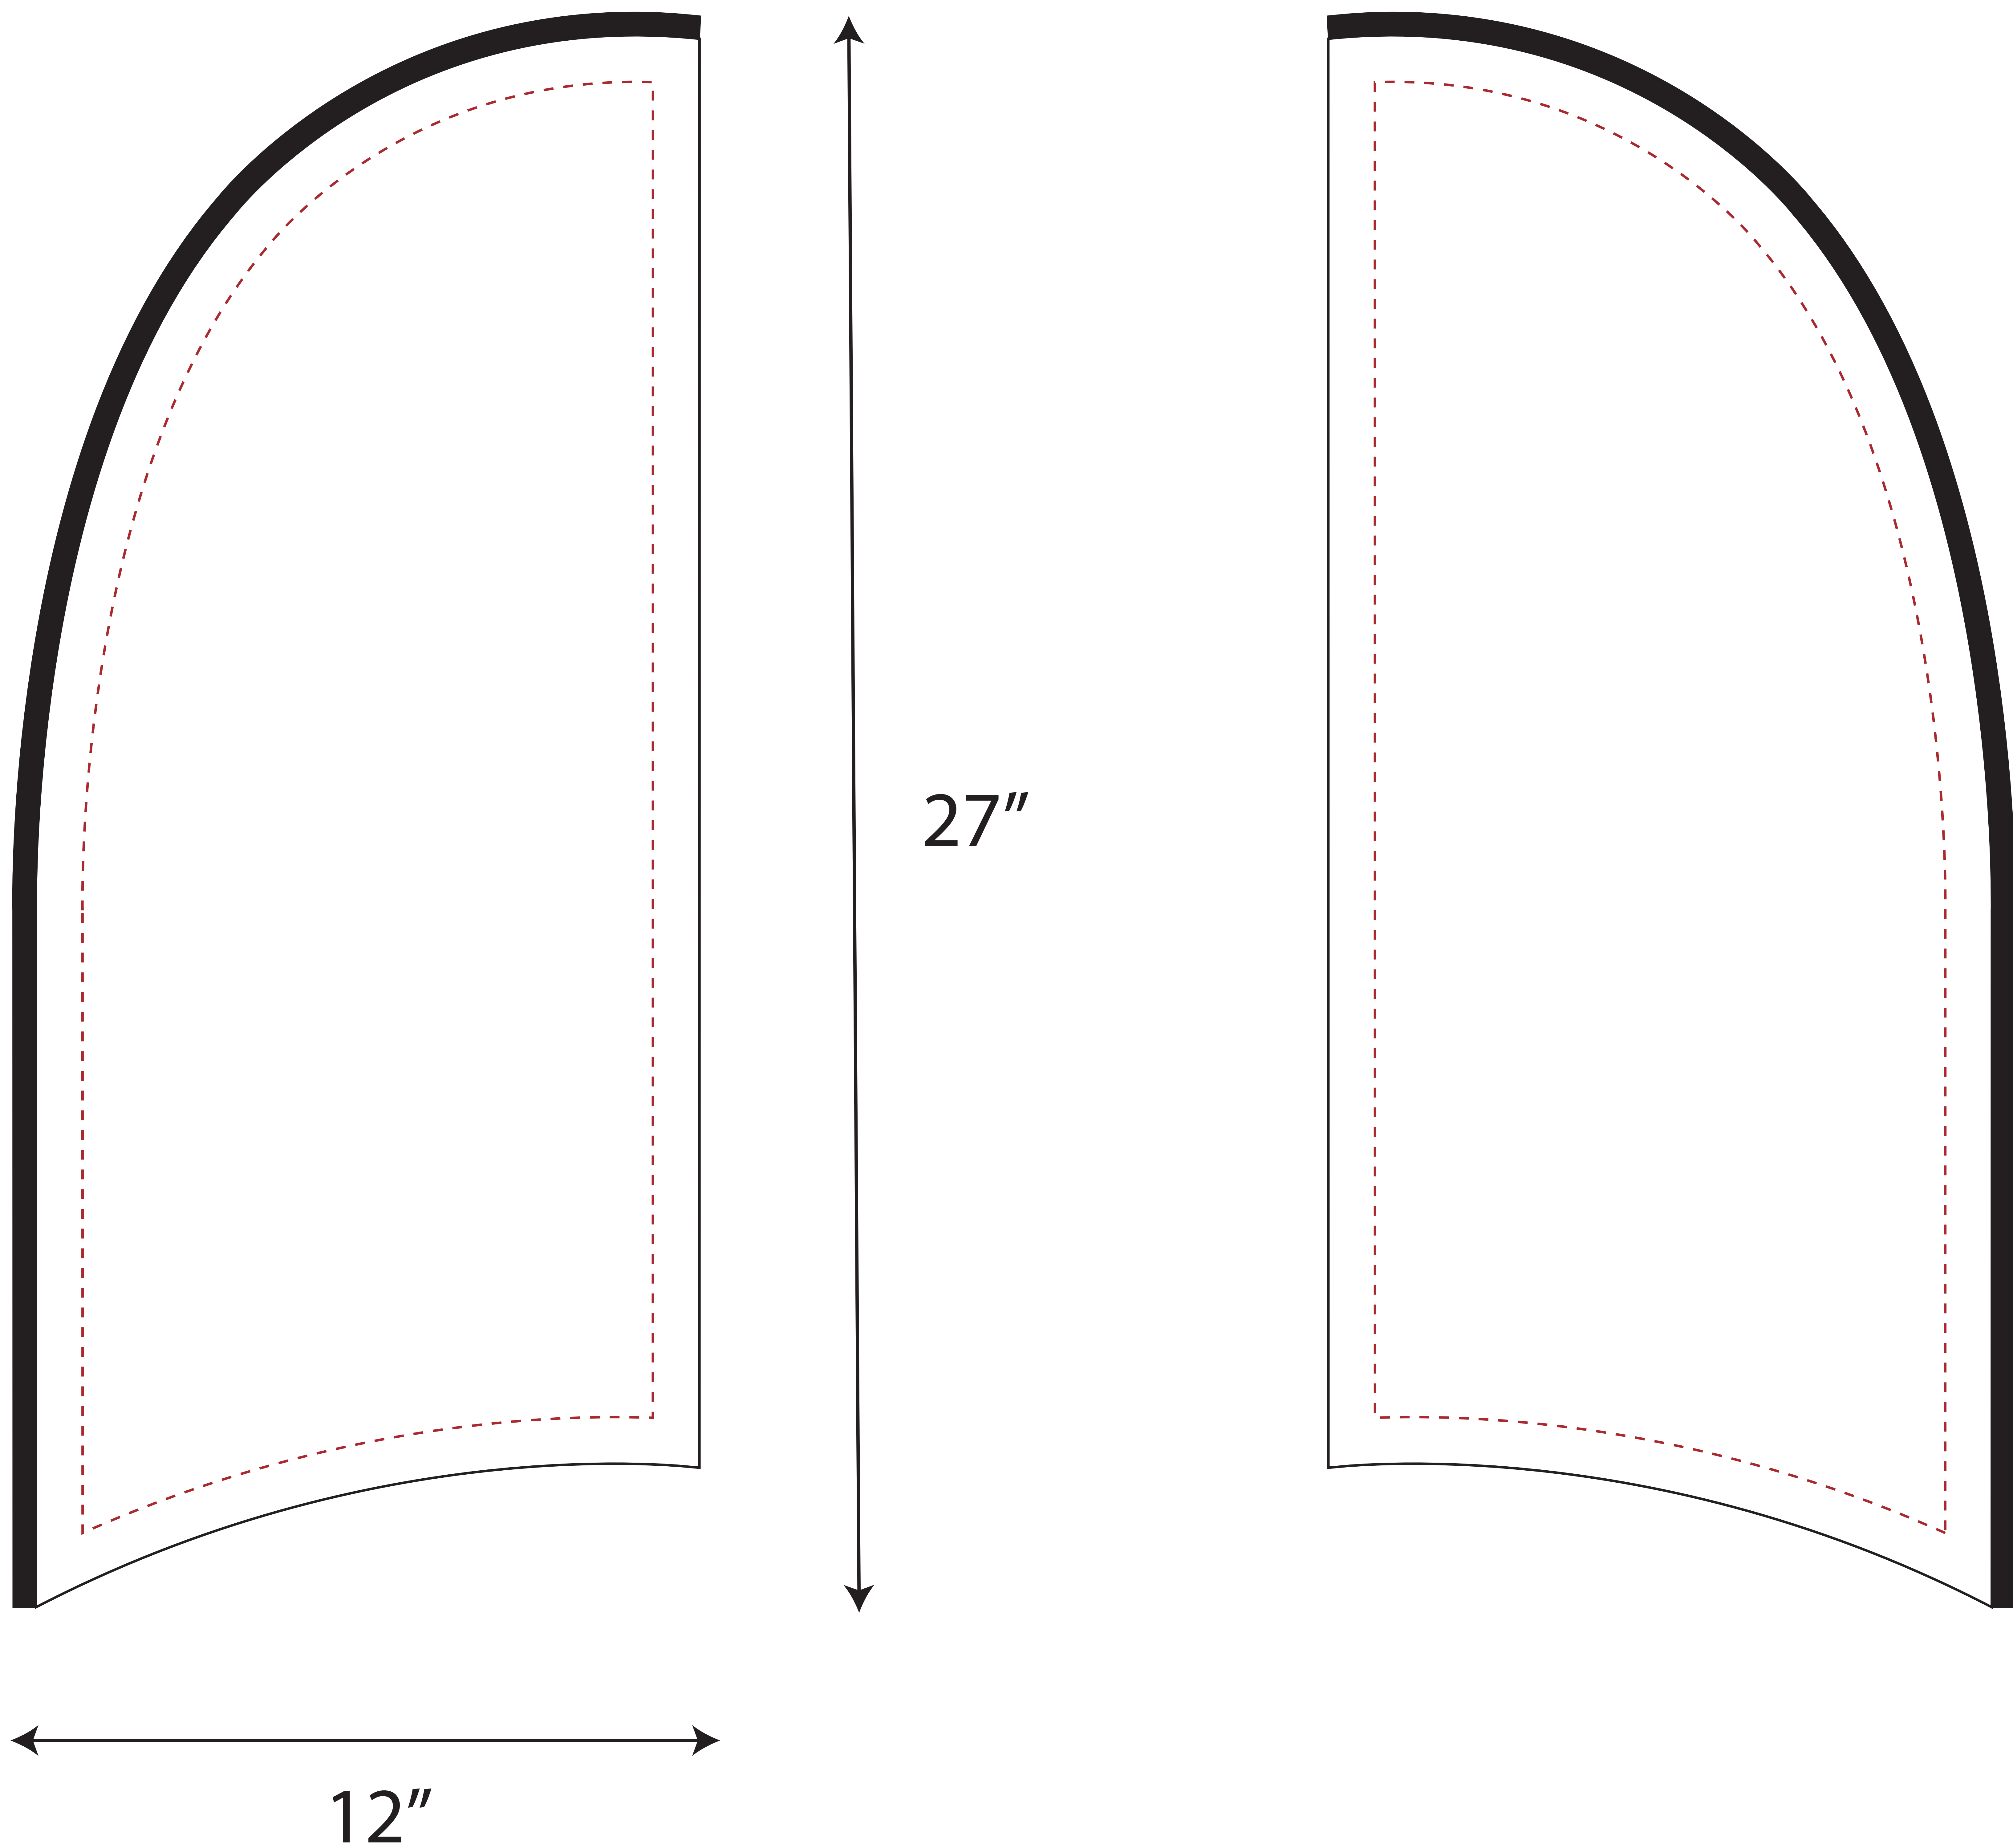

12"x27" Blade Single- or Double- Sided

Front

Back

■ Pantone

Perfect color matches are not guaranteed without a Pantone reference.