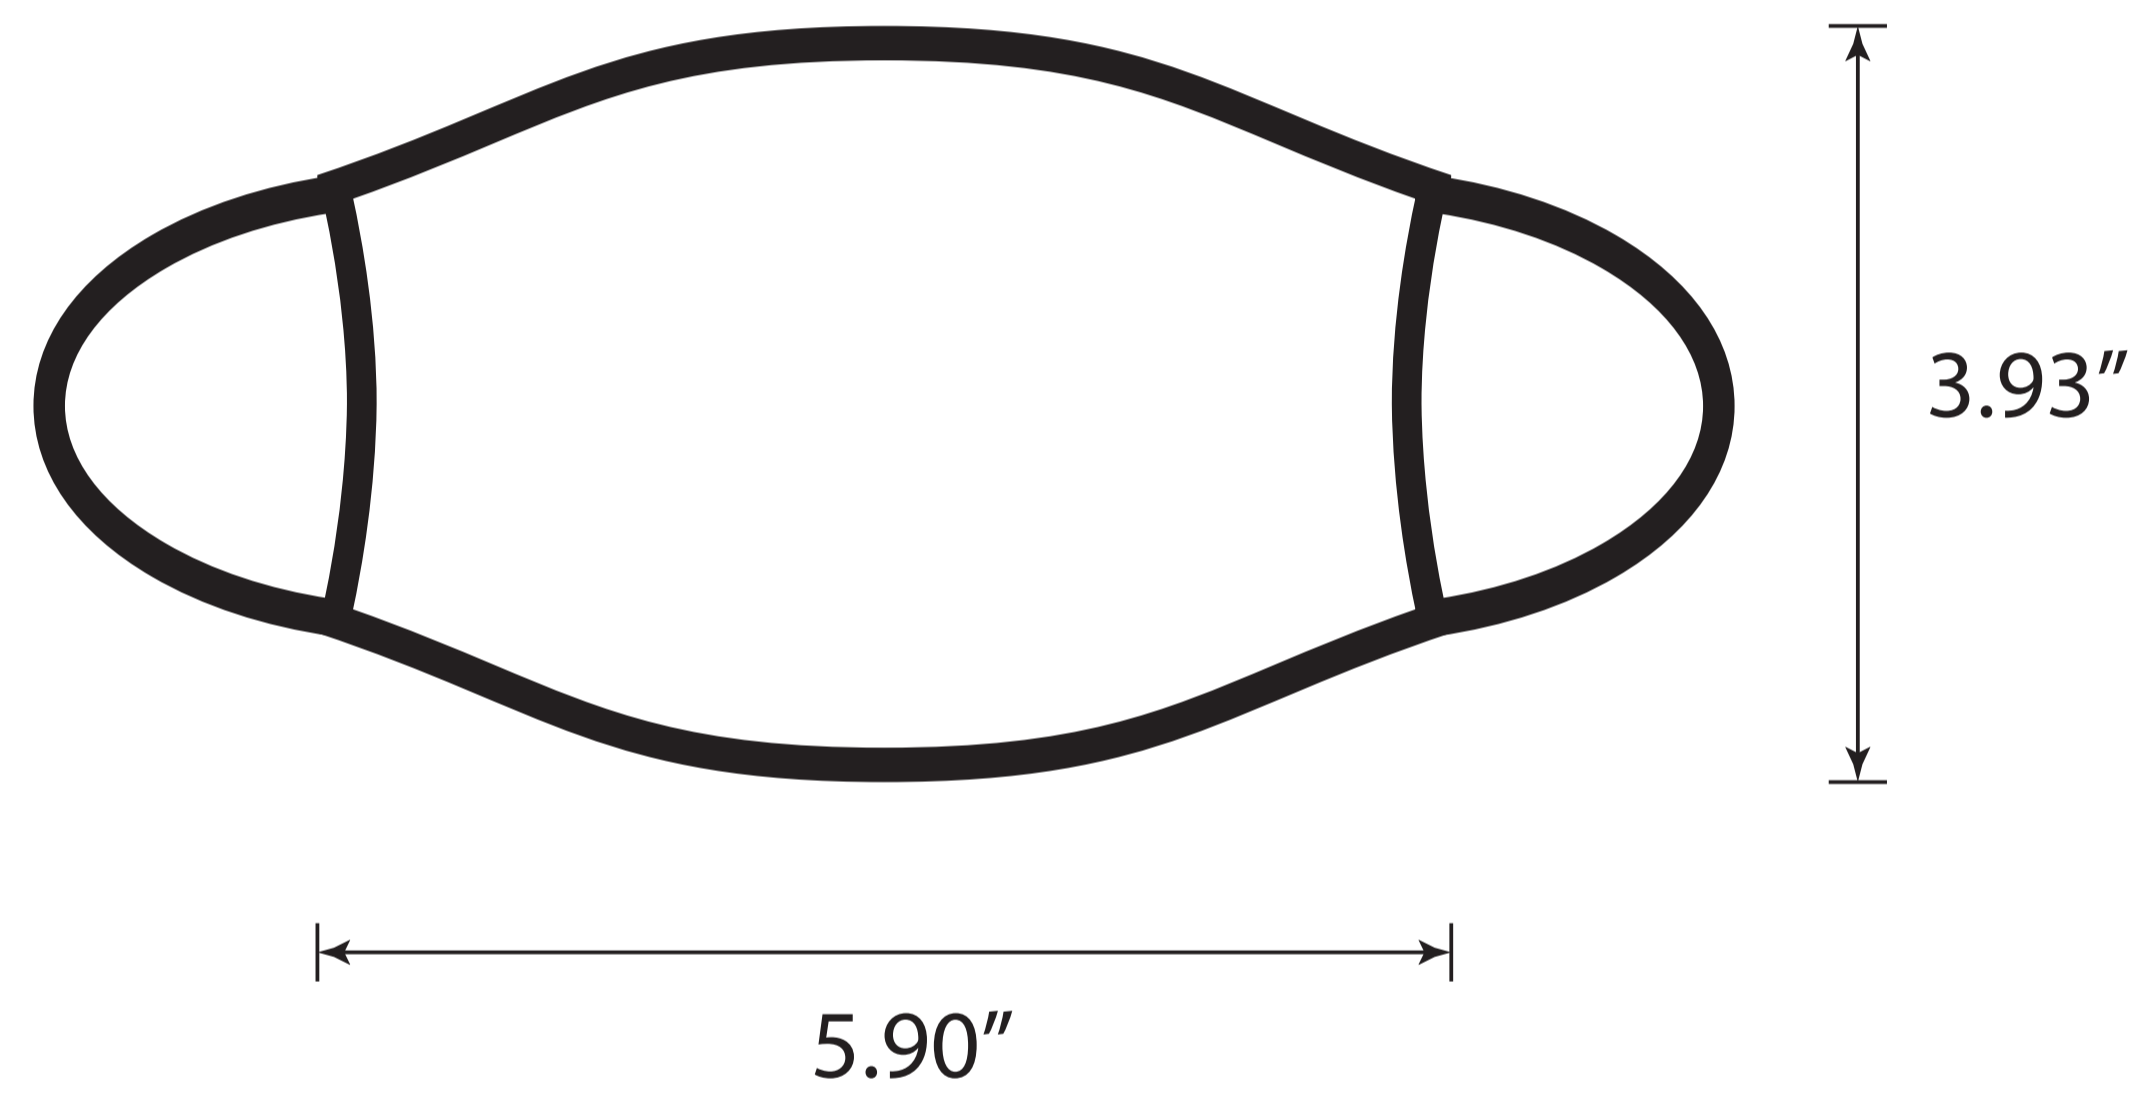

# Flat Econ Custom Youth Face Mask

Front

Back

Back blank without printing

PMS Color Used