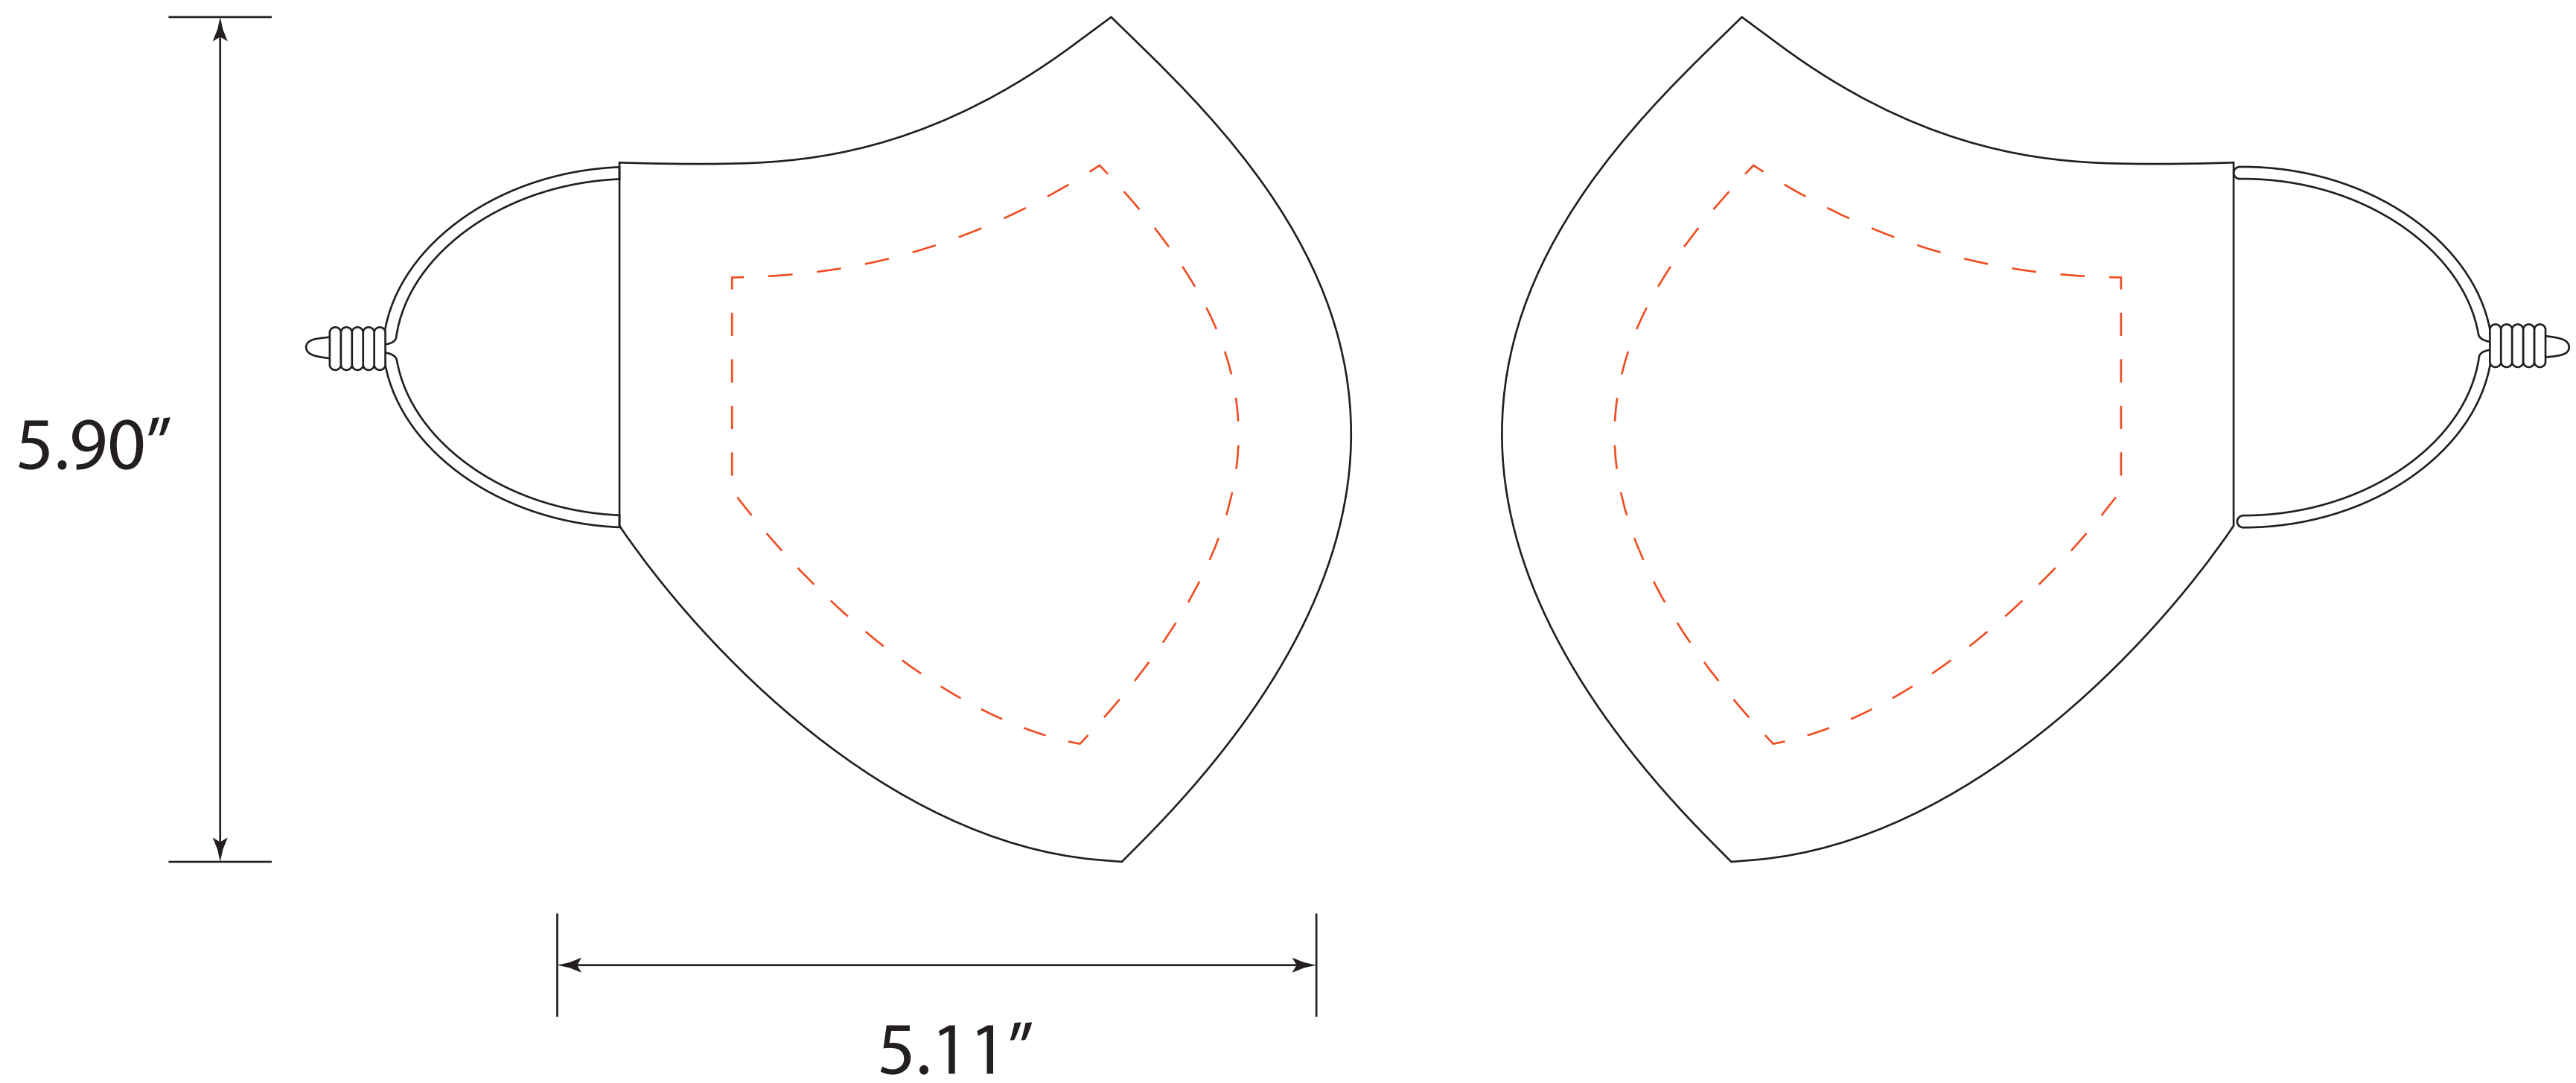

Nose Bridge Face Mask Men 6oz

Left

Right

■ Pantone

Perfect color matches are not guaranteed without a Pantone reference.