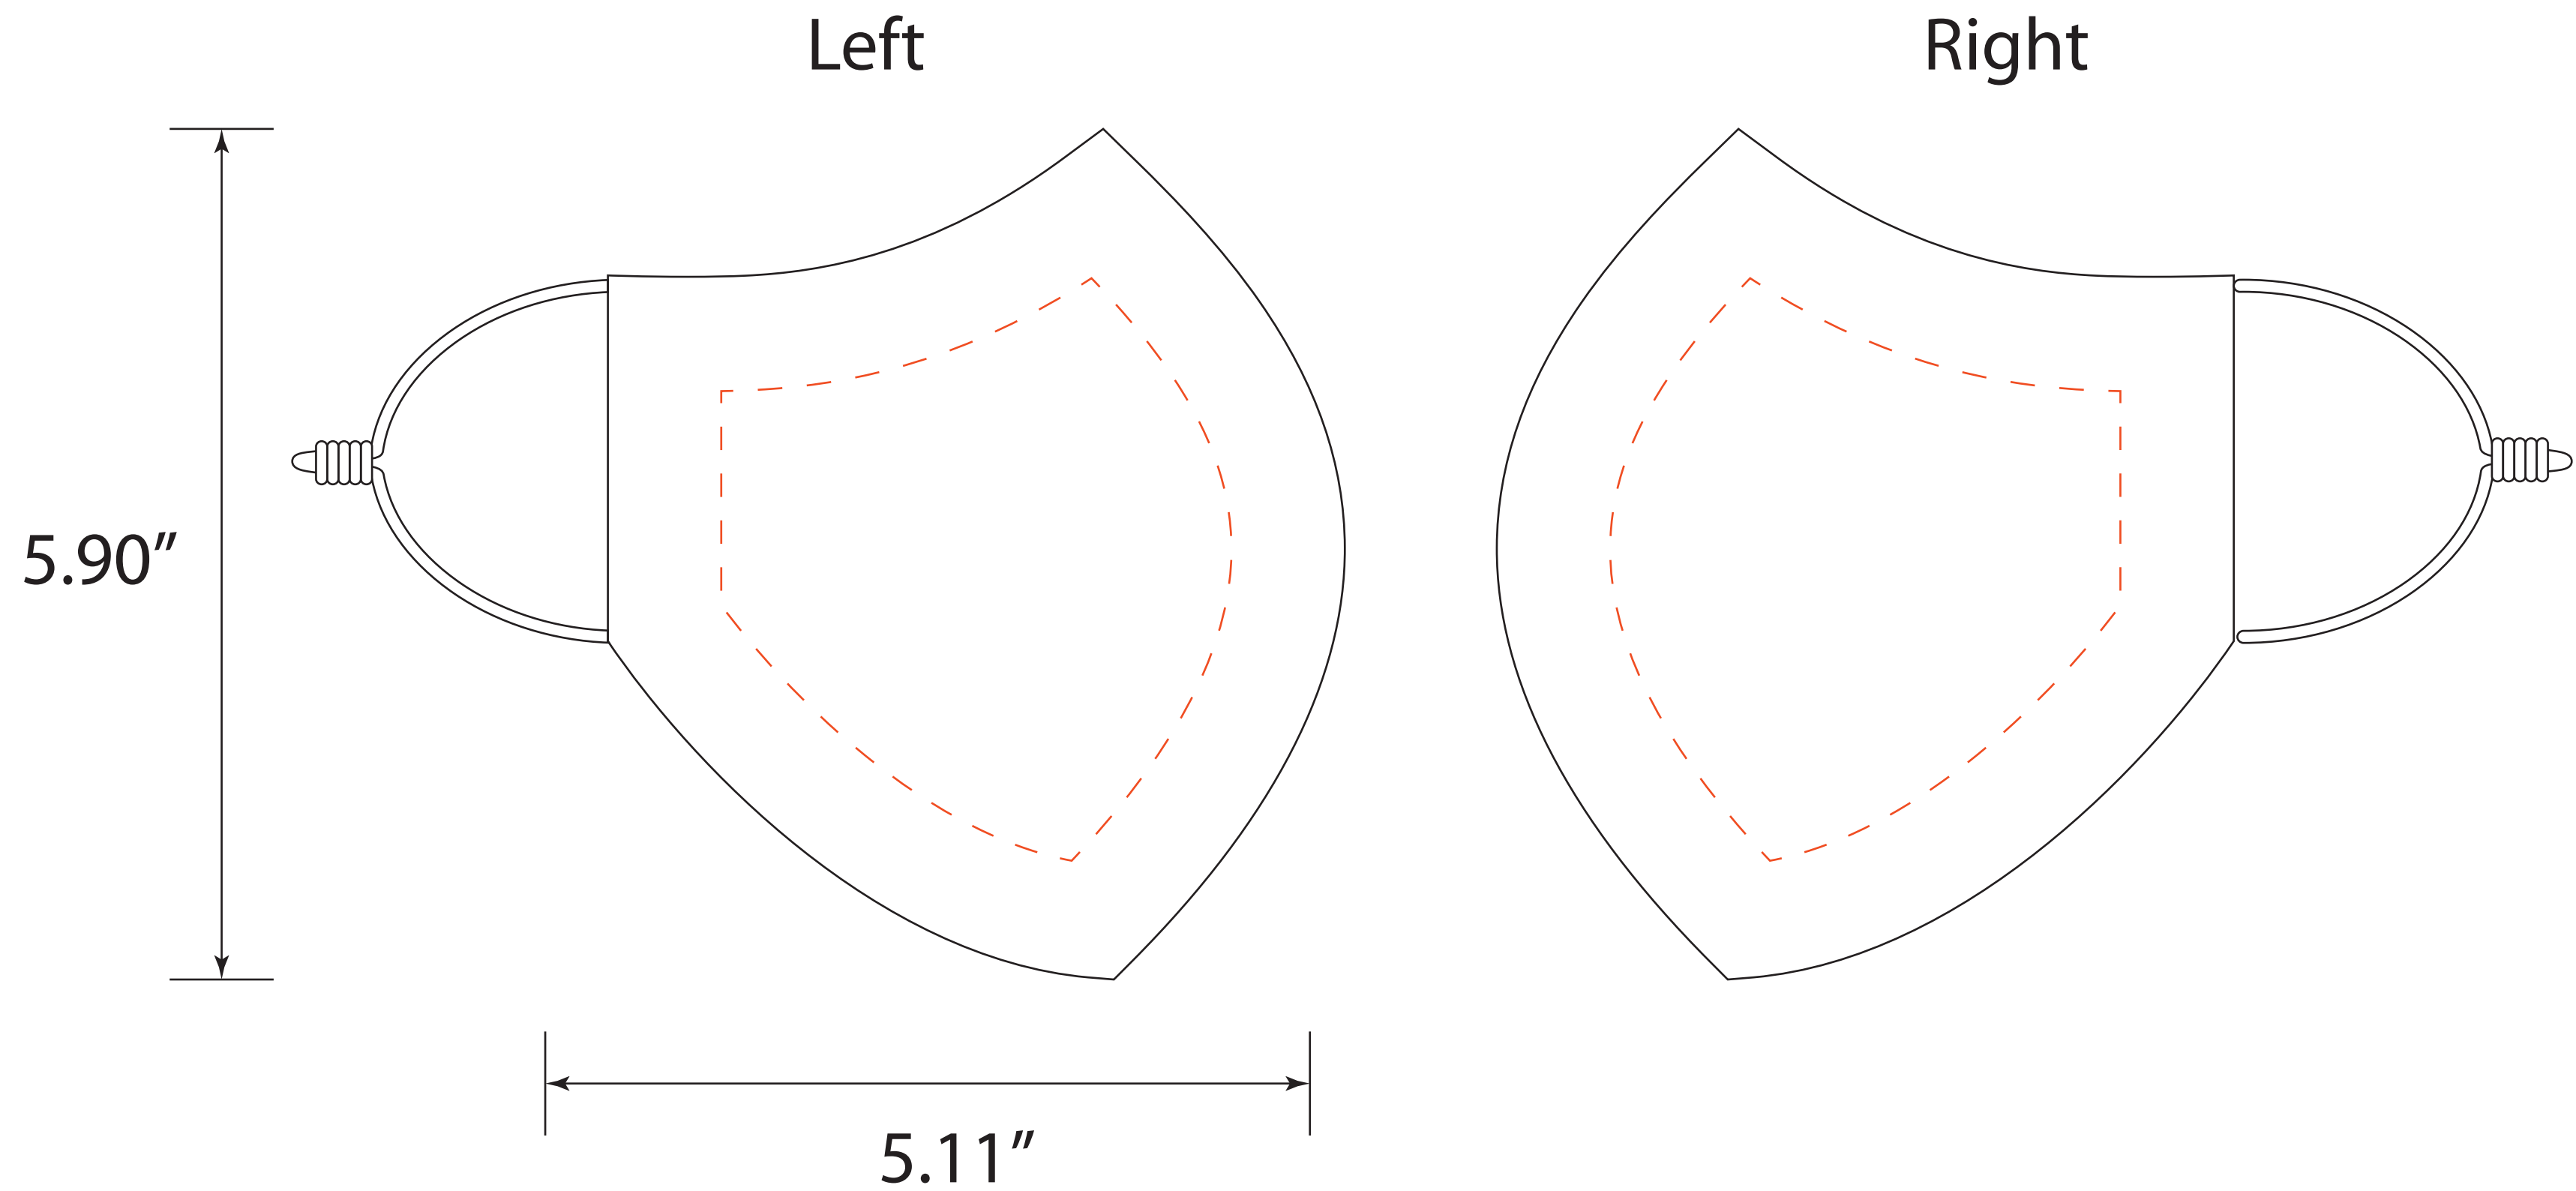

Nose Bridge Face Mask Men 9oz Soft

■ Pantone

Perfect color matches are not guaranteed without a Pantone reference.