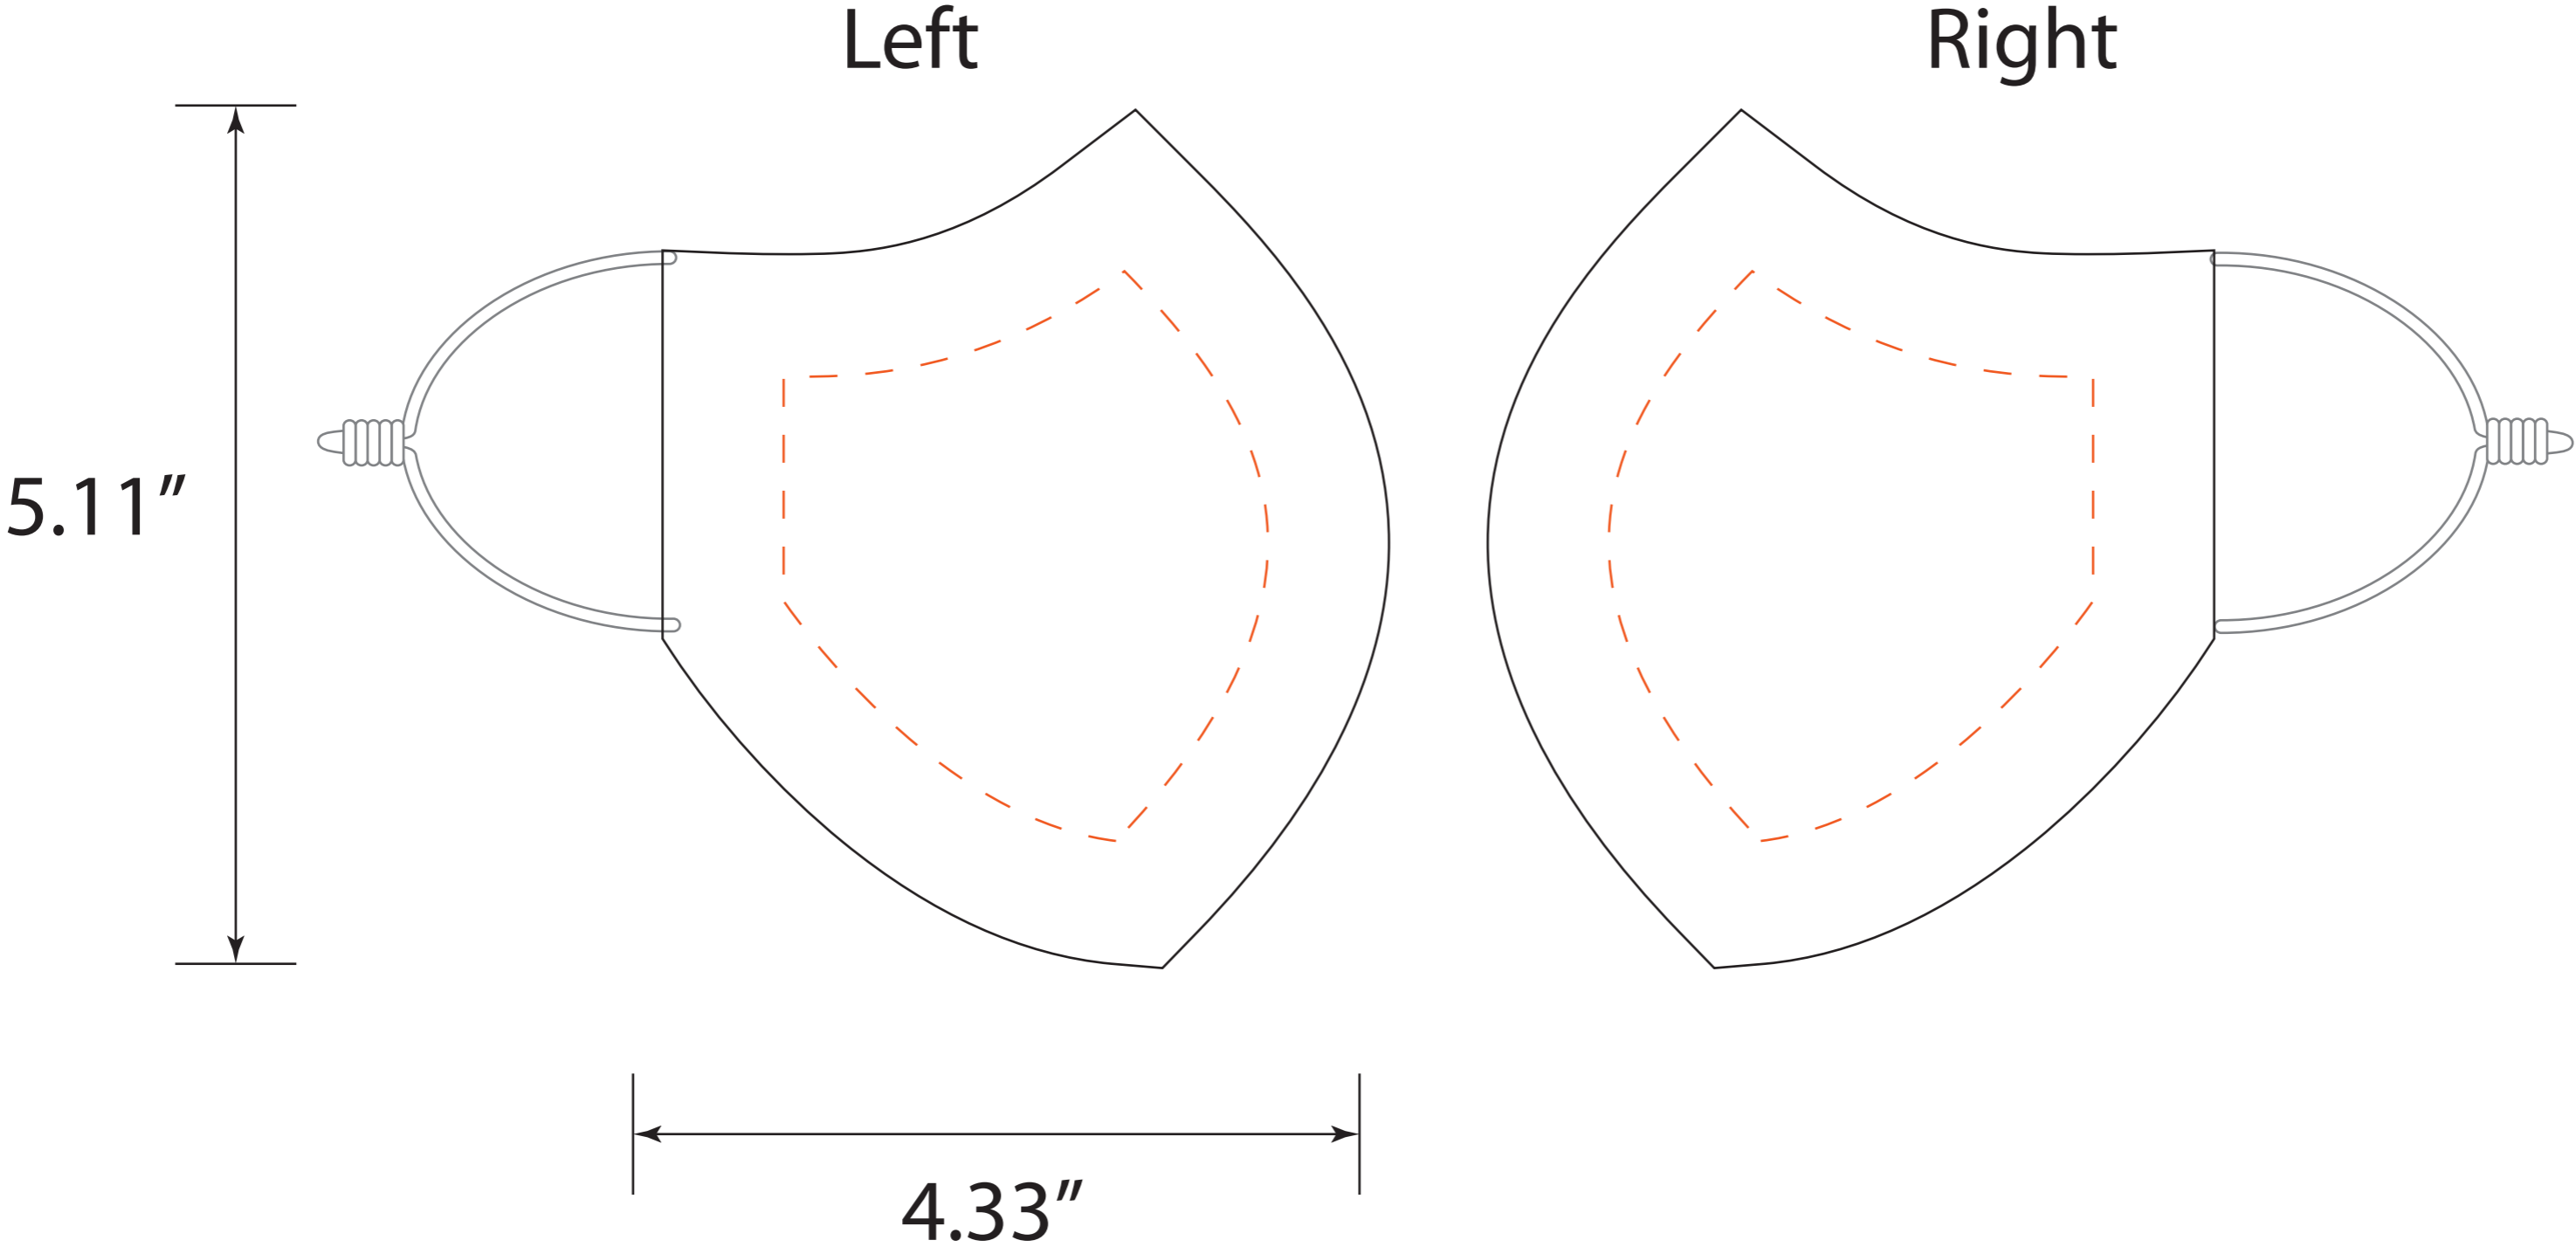

Nose Bridge Face Mask Women 6oz

■ Pantone

Perfect color matches are not guaranteed without a Pantone reference.