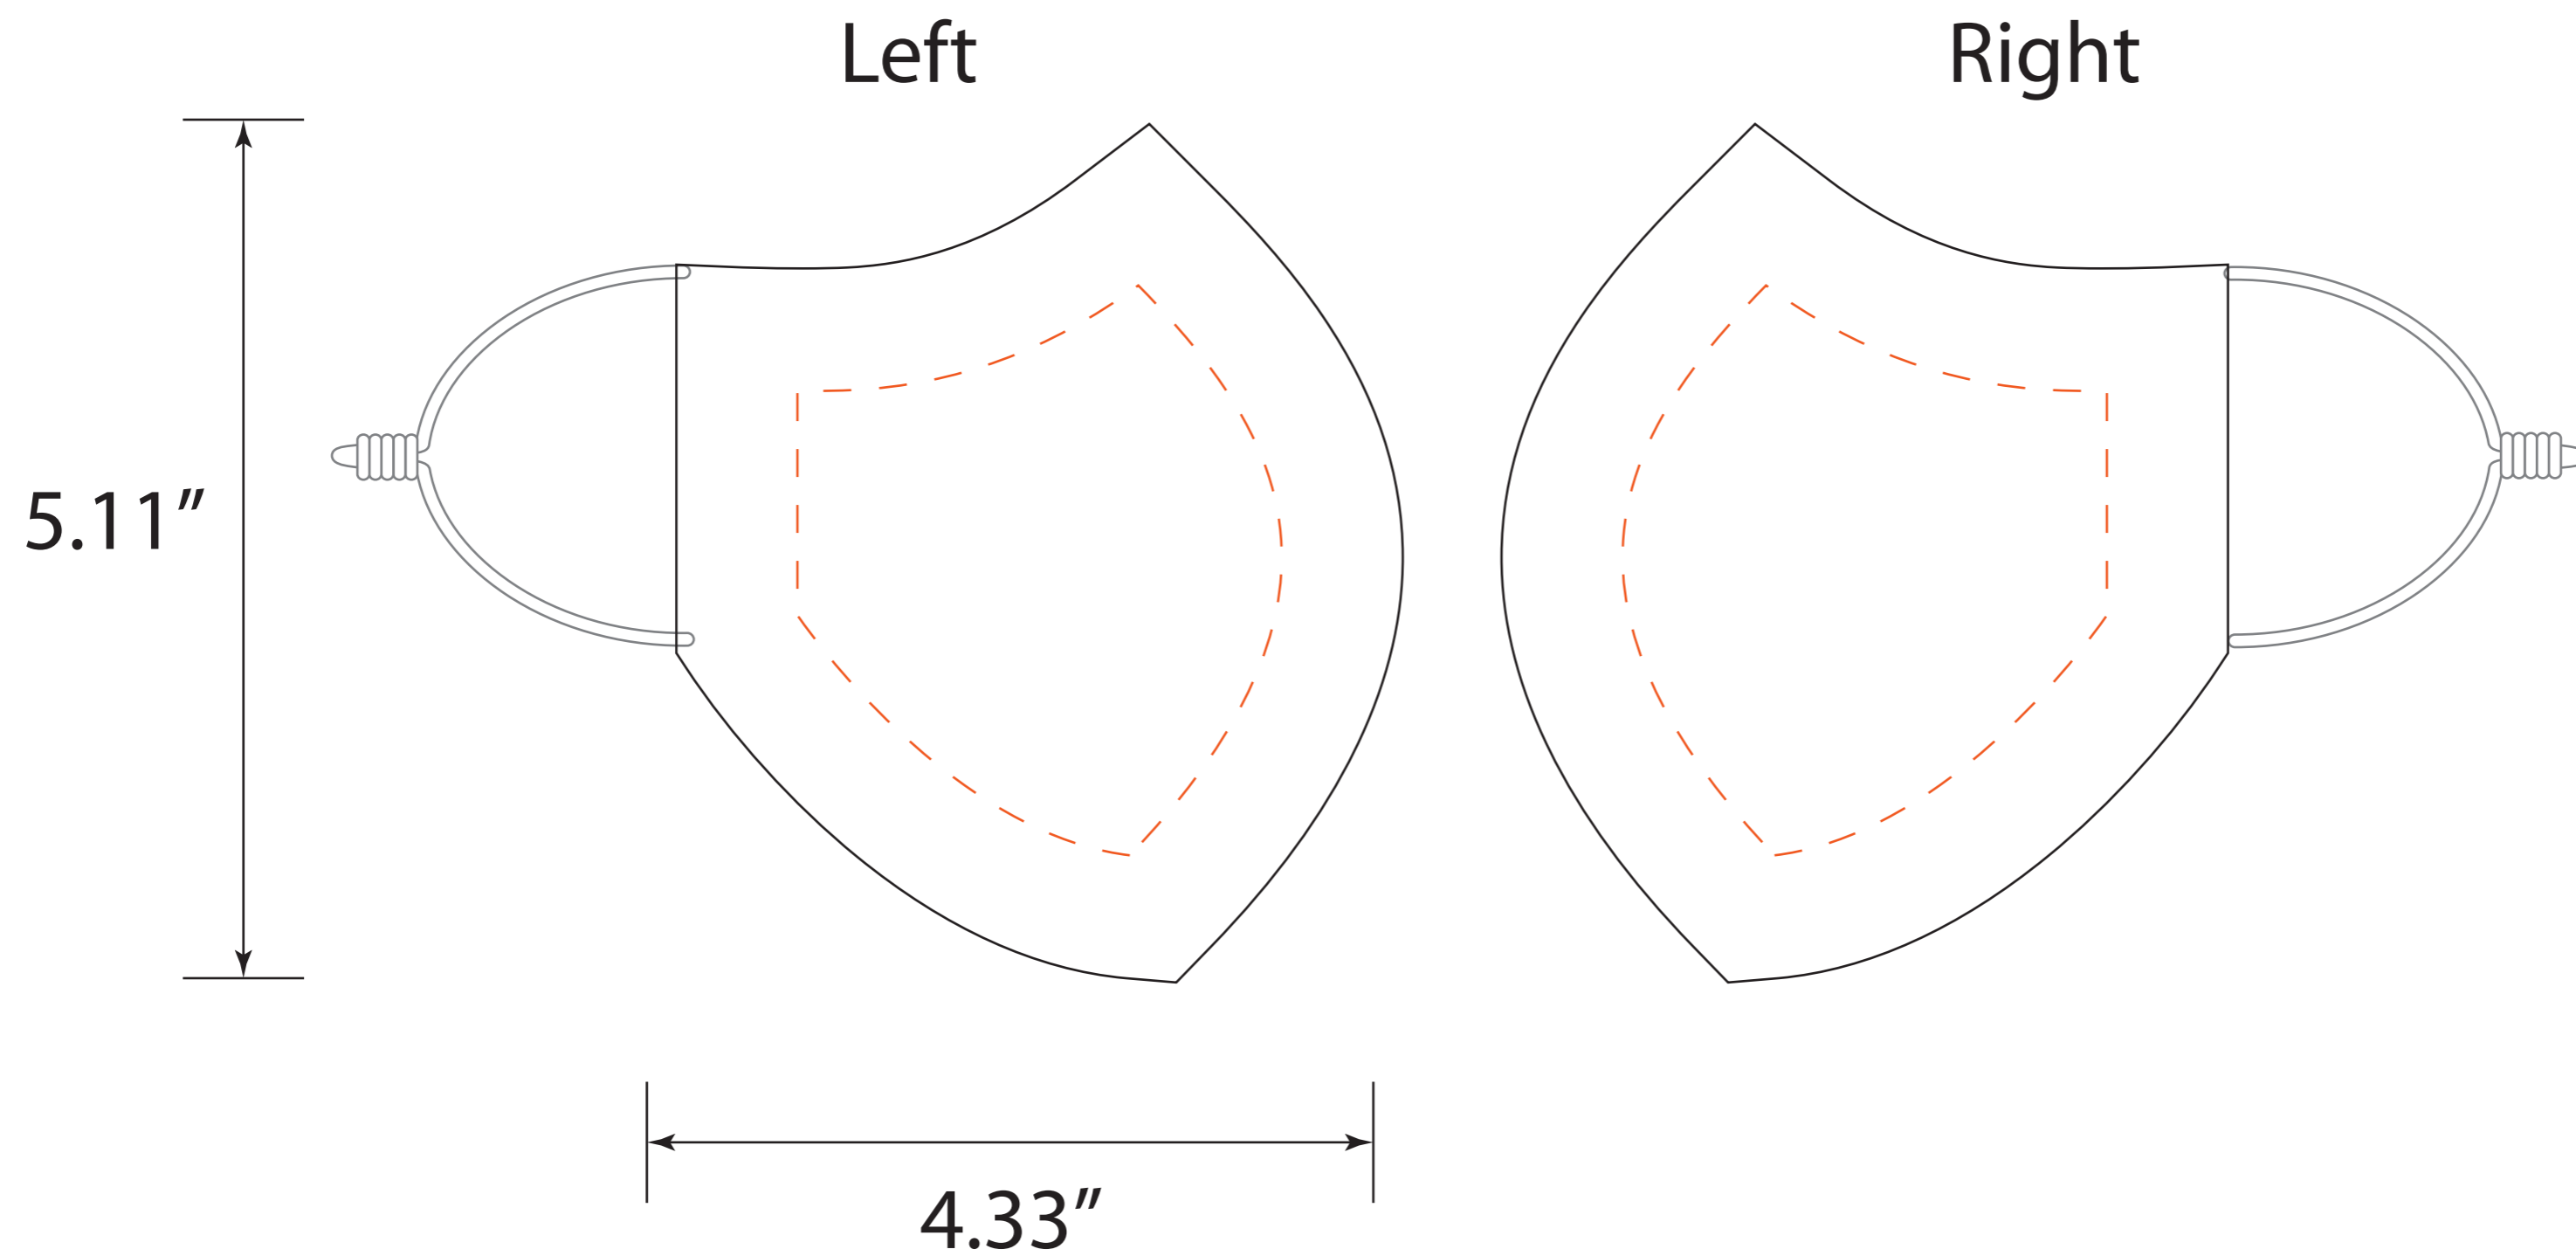

# Nose Bridge Face Mask Women 9oz Soft

■ Pantone

Perfect color matches are not guaranteed without a Pantone reference.