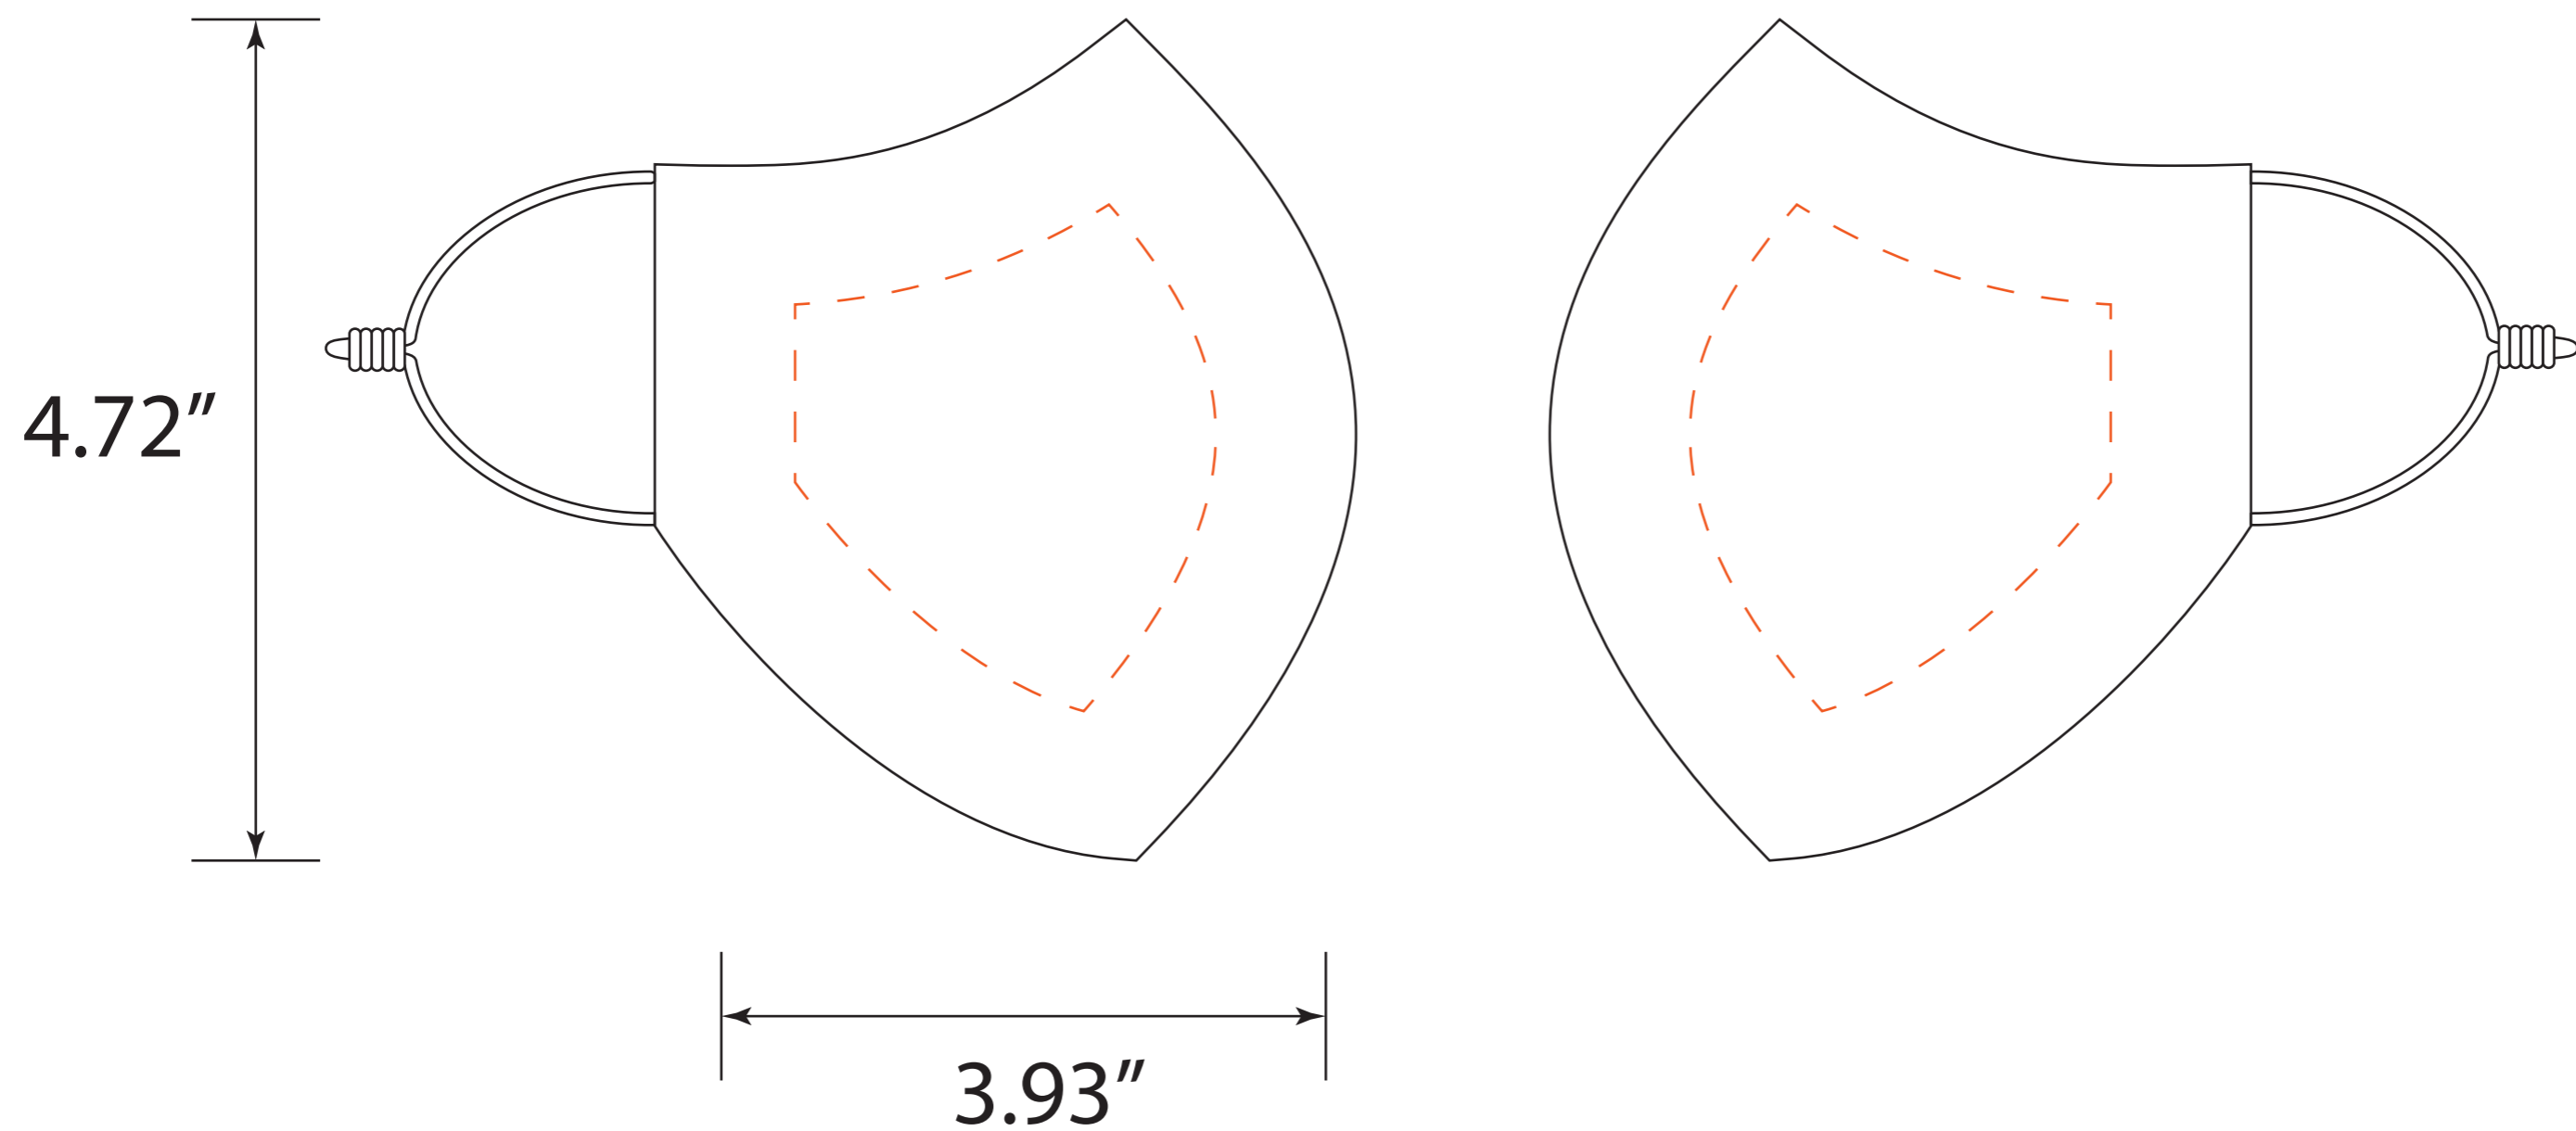

# Nose Bridge Face Mask Youth 6oz Soft

Left

Right

■ Pantone

Perfect color matches are not guaranteed without a Pantone reference.